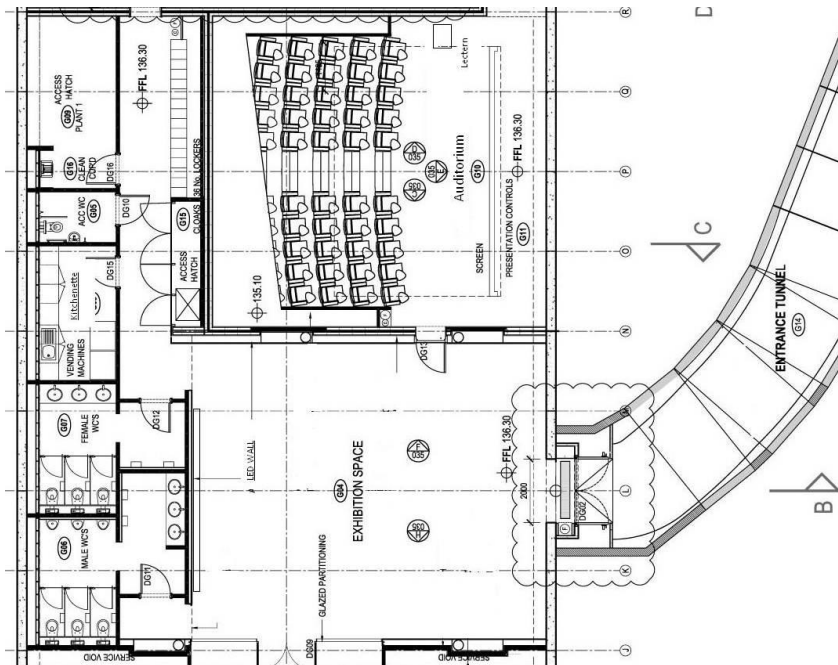

Size of Floor area	Theatre Style	Boardroom Style	Cabaret	Exhibition
400 m2	120	44	120	1250

Sound

- Sound deck
- 4 x speakers
- CD Player

Vision

- BARCO CLM R10+ Projector
- 4m x 3m screen
- 1 x show computer
- 32" Reception plasma screen
- DVD player

Size of Floor area	Theatre Style	Boardroom Style	Cabaret	Exhibition
90 m2				60 (standing)

Sound

- 4 x Bose speakers
- MP3 Player
- 1 x Sennheiser Hand Held Radio Mic

Vision

- 4m x 2m BARCO LED Wall
- 8 m2 display area
- Crestron TPS6L touchpanel

CAR Centre Auditorium

Size of Floor area	Theatre Style	Boardroom Style	Cabaret	Exhibition
30 m2 in front of the screen	60 (fixed auditorium seats)			

Sound

- 7.1 Bose surround sound
- 2 x Bose Acoustic Wave Cannons II
- MP3 Player
- 1 x Sennheiser Hand Held Radio Mic
- 2 x Sennheiser Lapel Radio Mic