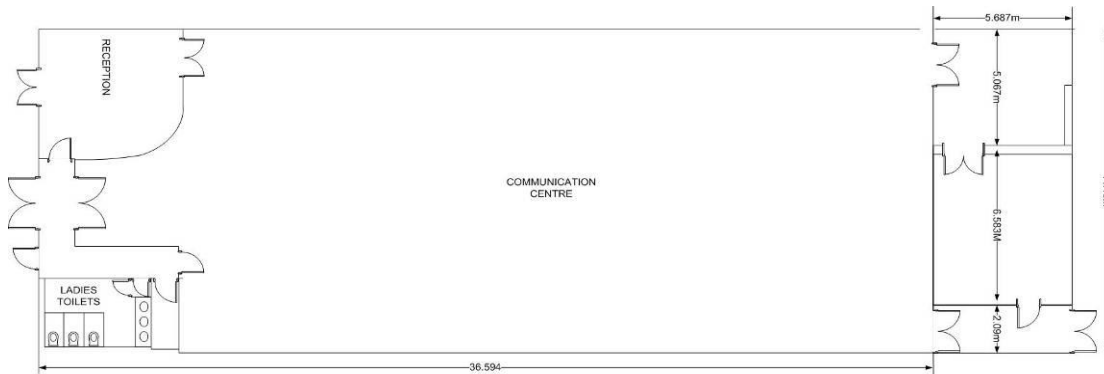

Heritage & Communications Centre

Drawing Title: Comms Centre	RENAULT F1 Team
Drawing Number: WT71FCCC01B	Drawn By: P. Pattinson
Scale: 1:100@A2	Date: 22/12/2009

Size of Floor area	Theatre Style	Boardroom Style	Cabaret	Exhibition
400 m2	120	44	120	1250

Sound

- Sound deck
- 4 x speakers
- CD Player

Vision

- BARCO CLM R10+ Projector
- 4m x 3m screen
- 1 x show computer
- 32" Reception plasma screen
- DVD player

Lighting

- 15 x PAR lighting cans
- 12 x spot light
- Natural light

Other facilities

- Lectern
- Independent reception entrance
- Cloakroom
- Kitchen area
- Wi-Fi access
- Mobile phone reception