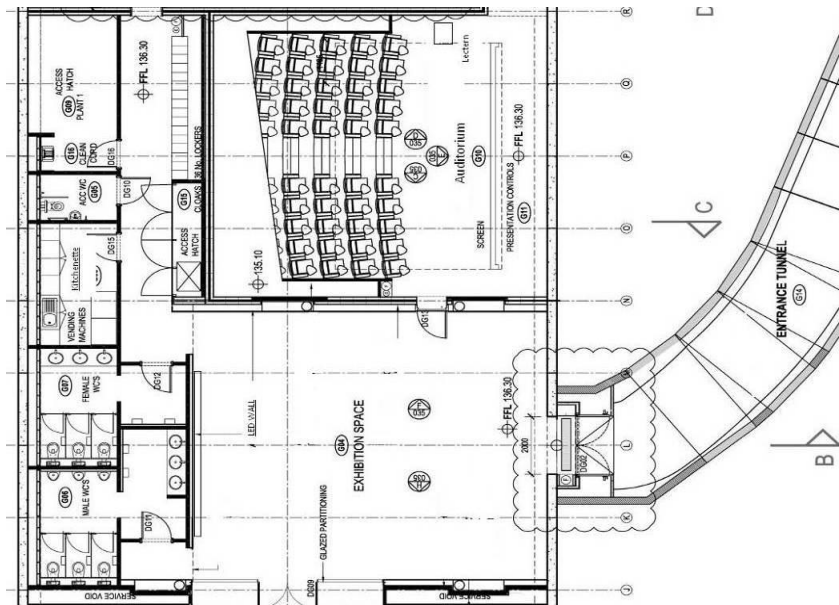

Size of Floor area	Theatre Style	Boardroom Style	Cabaret	Exhibition
400 m2	120	44	120	1250

Sound

- Sound deck
- 4 x speakers
- CD Player

Vision

- BARCO CLM R10+ Projector
- 4m x 3m screen
- 1 x show computer
- 32" Reception plasma screen
- DVD player

Size of Floor area	Theatre Style	Boardroom Style	Cabaret	Exhibition
90 m2				60 (standing)

Sound

- 4 x Bose speakers
- MP3 Player
- 1 x Sennheiser Hand Held Radio Mic

Vision

- 4m x 2m BARCO LED Wall
- 8 m2 display area
- Crestron TPS6L touchpanel