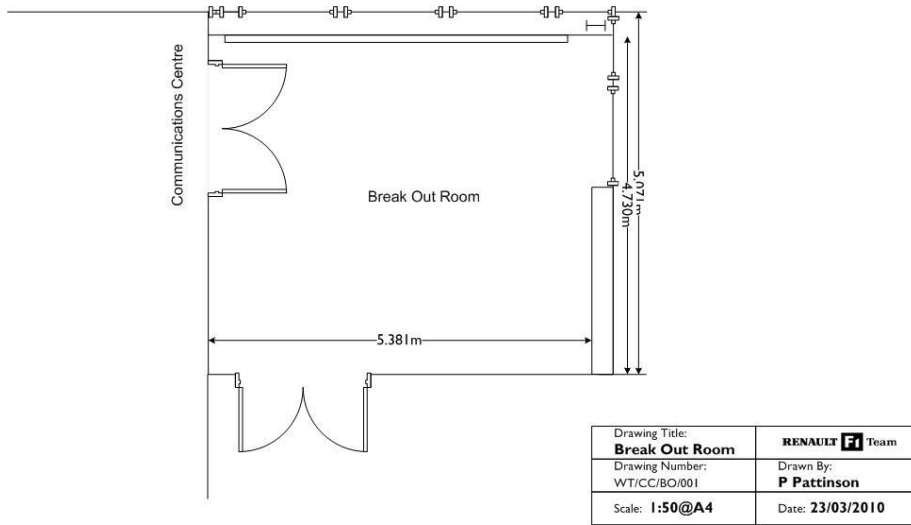

Vision

- 7m x 1,7m screen
- 3 x Galaxy NH-12 projectors HDTV resolution
- 3 x show computers
- Crestron TPS15QM touchpanel

Lighting

- Dimmer lighting controlled by Crestron touchpanel

Other facilities

- Permanent Lectern
- Wi-Fi access
- Mobile phone reception

Breakout area

Size of Floor area	Theatre Style	Boardroom Style	Cabaret	Exhibition
16	12	12	16	

Recommended Hotels:

Crowne Plaza Resort ★★★★★
 Heythrop Park Resort, Enstone, Chipping Norton, Oxfordshire, OX7 5UF
<http://www.cpheythroppark.co.uk/>