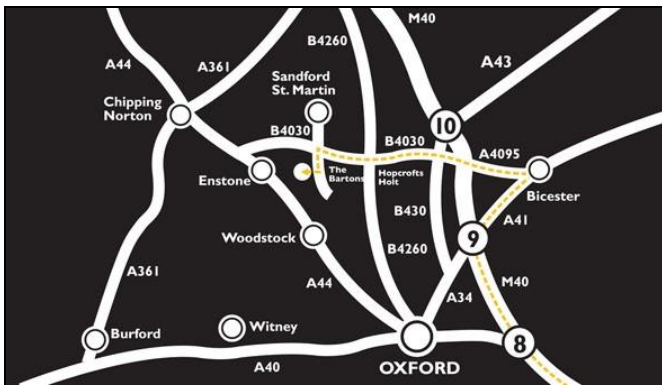

Location MAP

Transfers

Chalbury Train Station	10 min (trains from Paddington Stn)
Upper Heyford Train Stn	15 min (trains from Marylebone Stn)
Oxford Train Station	30 min (trains from Paddington Stn)
Heathrow Airport	1h20
Luton Airport	1h30
Gatwick Airport	1h50
Stanstead Airport	2h00