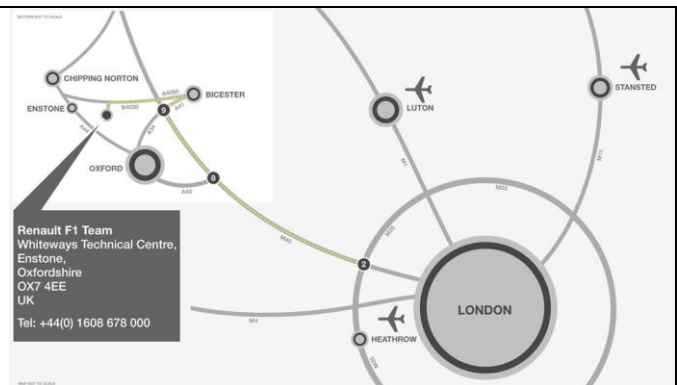

Location MAP

Transfers

Chalbury Train Station	10 min (trains from Paddington Stn)
Upper Heyford Train Stn	15 min (trains from Marylebone Stn)
Oxford Train Station	30 min (trains from Paddington Stn)
Heathrow Airport	1h20
Luton Airport	1h30
Gatwick Airport	1h50
Stanstead Airport	2h00